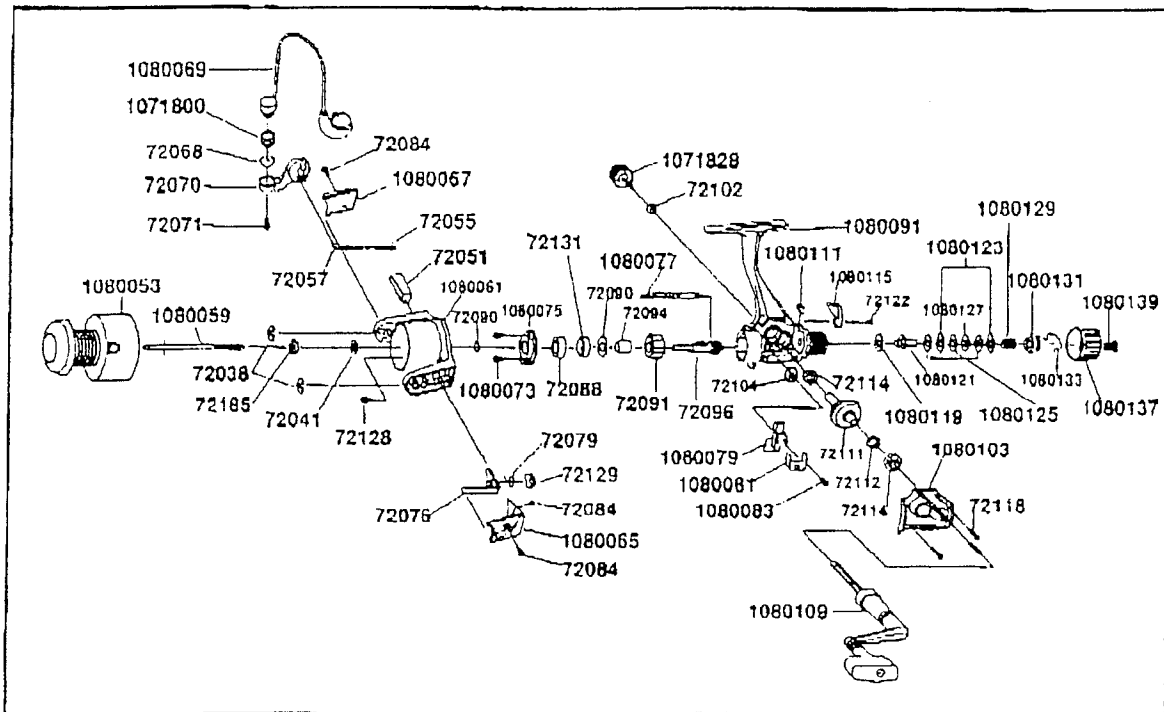

DIAGRAM

AS 5R

PART LIST

PART NO	PART NAME	PART NO	PART NAME	PART NO	PART NAME
1080053	Spool assy	1071800	Line roller	1080111	Stoper lever spring
1080059	Main shaft	1080069	Bail assy	72102	Handle sc. cap.wshr.
72038	E-Clip	72071	Bail screw	1071828	Handle sc. cap
72185	Roter-nut	1080073	Bearing plate screw	1080115	Stoper lever
72041	Roter D washer	1080075	Bearing plate	72122	Stoper lever sc.
72128	Roter nut lock screw	72088	Ball bearing	1080119	Drag "E"washer
1080061	Roter	72096	Pinion gear	1080121	Metal
72076	Kick lever	1080077	Tail shaft	1080123	Drag "A"washer
72079	Kick lever spring	72104	O/S gear	1080125	Drag "B"washer
72129	Kick lever plate	1080079	O/S slider	1080127	Drag "D"washer
72084	Kick lever screw	1080081	O/S slider retainer	1080129	Drag spring
72084	Kick lever cover screw	1080083	O/S slider screw	1080131	Drag nut
1080065	Kick lever cover	1080091	Body	1080133	Back claw spring
72051	Roter balance	72114	Body ball bearing	1080137	Rear drag cap
72057	Bail spring shaft	72111	Drive gear	1080139	Rear drag cap sc.
72055	Bail spring	72112	Adj washer	72091	One way clutch
1080067	Bail spring cover	72114	Body cvr. ball bearing	72094	One way clutch bush
72084	Bail sp. cvr. sc.	1080103	Body cover	72090	Bearing washer
72070	Arm lever	72118	Body cvr. sc.	72131	B/Bearing bush
72068	Bail washer	1080109	Handle assy		